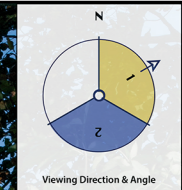

Photomontage